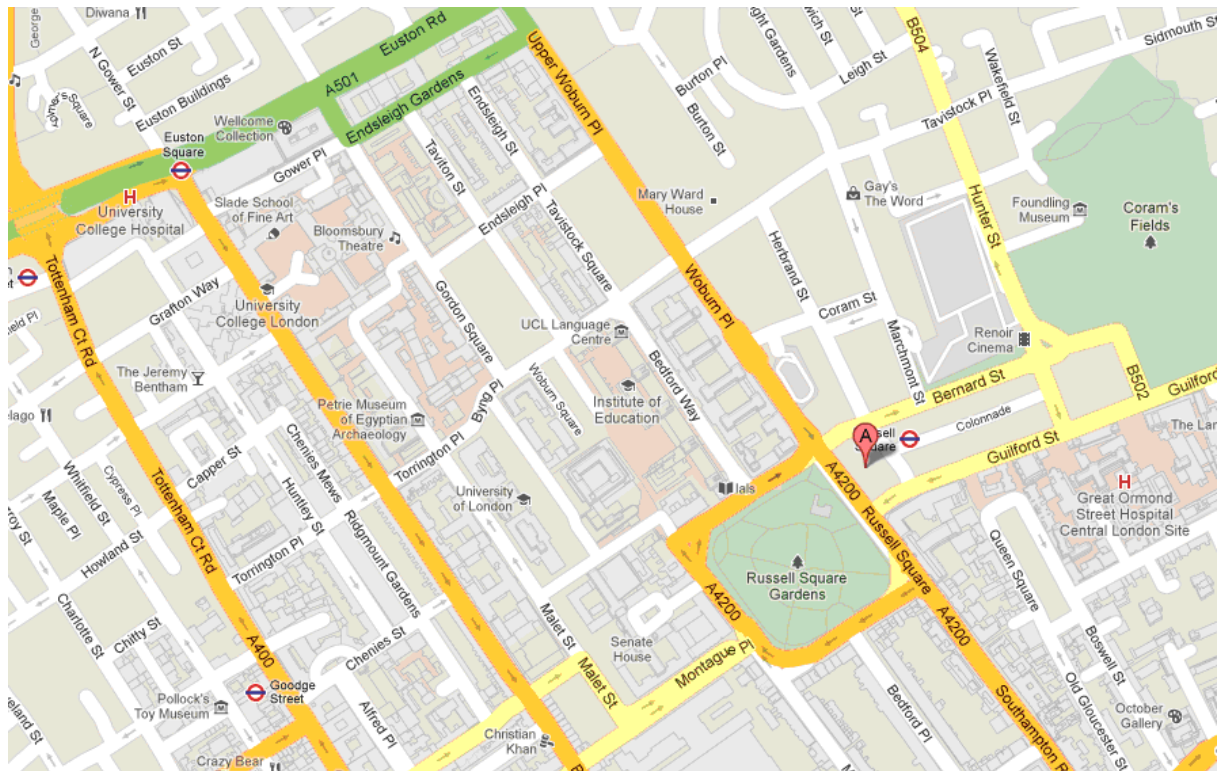

Hotel Russell

Address: 1-8 Russell Square, Bloomsbury, WC1B 5BE

Tel: 0207 520 1818

LONDON UNDERGROUND

- ❑ Russell Square Underground Station on the Piccadilly Line is one minute away
- ❑ Euston underground station on the Northern and Victoria Lines are also 5 minutes walk away along Woburn Place
- ❑ Please note that it is currently not possible to change on to the Piccadilly Line at Holborn Tube Station. Therefore delegates planning on changing here are advised instead to alight at Holborn Station and continue on foot up Southampton Row towards the venue. This will take approximately 5 minutes

BRITISH RAIL MAINLINE STATIONS

- ❑ Euston, King's Cross and St.Pancras mainline British Rail Stations are all within five minutes travelling distance.
- ❑ Waterloo British Rail Station and the Eurostar Terminal are ten minutes by taxi.

BUSES

- ❑ Bus numbers 8, 19, 22b, 25, 38, 55, 188, 91, 168, and 68 all stop at Holborn or Russell Square.
- ❑ A2 Airbus direct to Heathrow stops at Russell Square.

TAXIS

- ❑ A taxi cab rank is situated directly opposite the Hotel, on Russell Square.

CAR PARKING

- ❑ Street parking in the vicinity is free between 7.00 p.m. and 7.00 a.m., Monday to Saturday, and all day Sunday.
- ❑ A Public Car Park is situated within 200 yards of the Hotel in Herbrand Street.